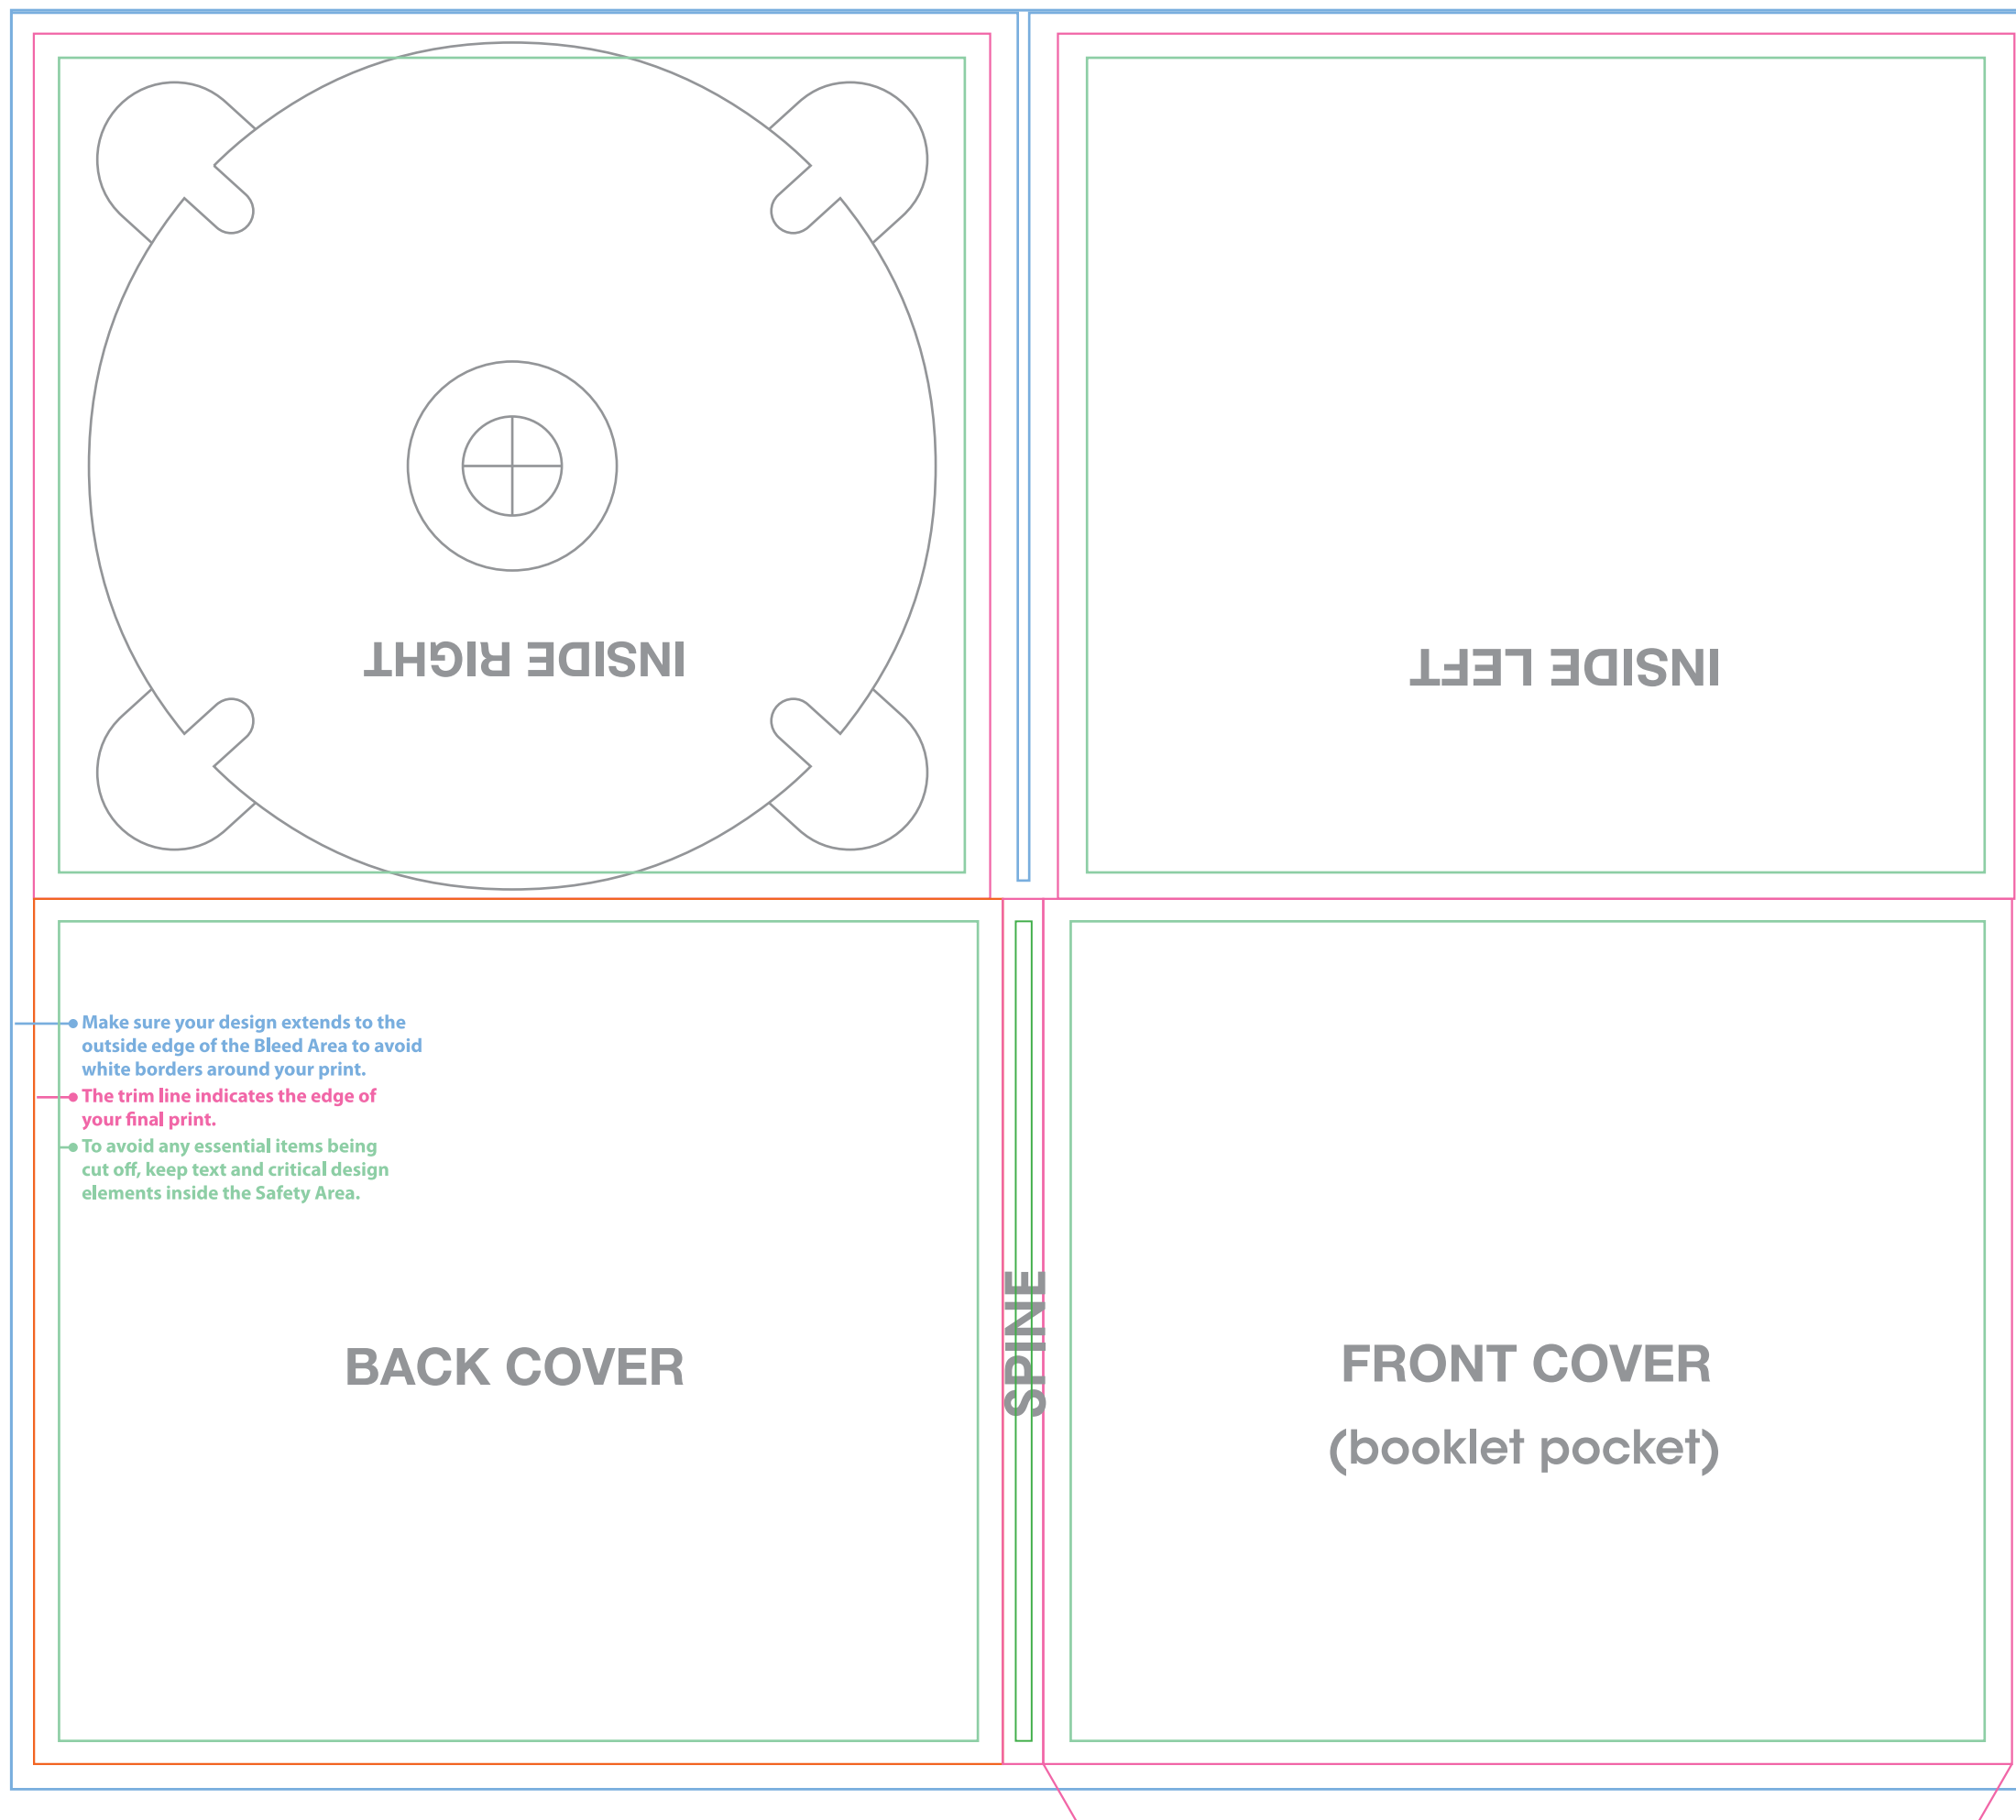

**Photoshop users can use this PDF as a design template by rasterizing it in CMYK mode at 300ppi.**

Please save Your artwork as PSD or PDF file, mode to CMYK Color and resolution to 300pixels/inch. Make sure the template is on its own layer.

The pink guide shows where the package will be trimmed to final size. The light blue guide show 3mm bleed where needed. The green guide show the type safe area. It is important to include bleed. Printed pieces are cut to size in stacks and do not get cut exactly on the trim lines. Bleed is background image extending beyond the trim line to be cut off. This prevents any blank paper from showing along the cut edges. The same applies to the type safe margins. Any text inside the safety guide will not be cut if the print is cut slightly inside the trim lines. Embed Your pictures in Your artwork and outline texts, we do not accept attached fonts or pictures.

## Booklet 120x120mm (pocket)