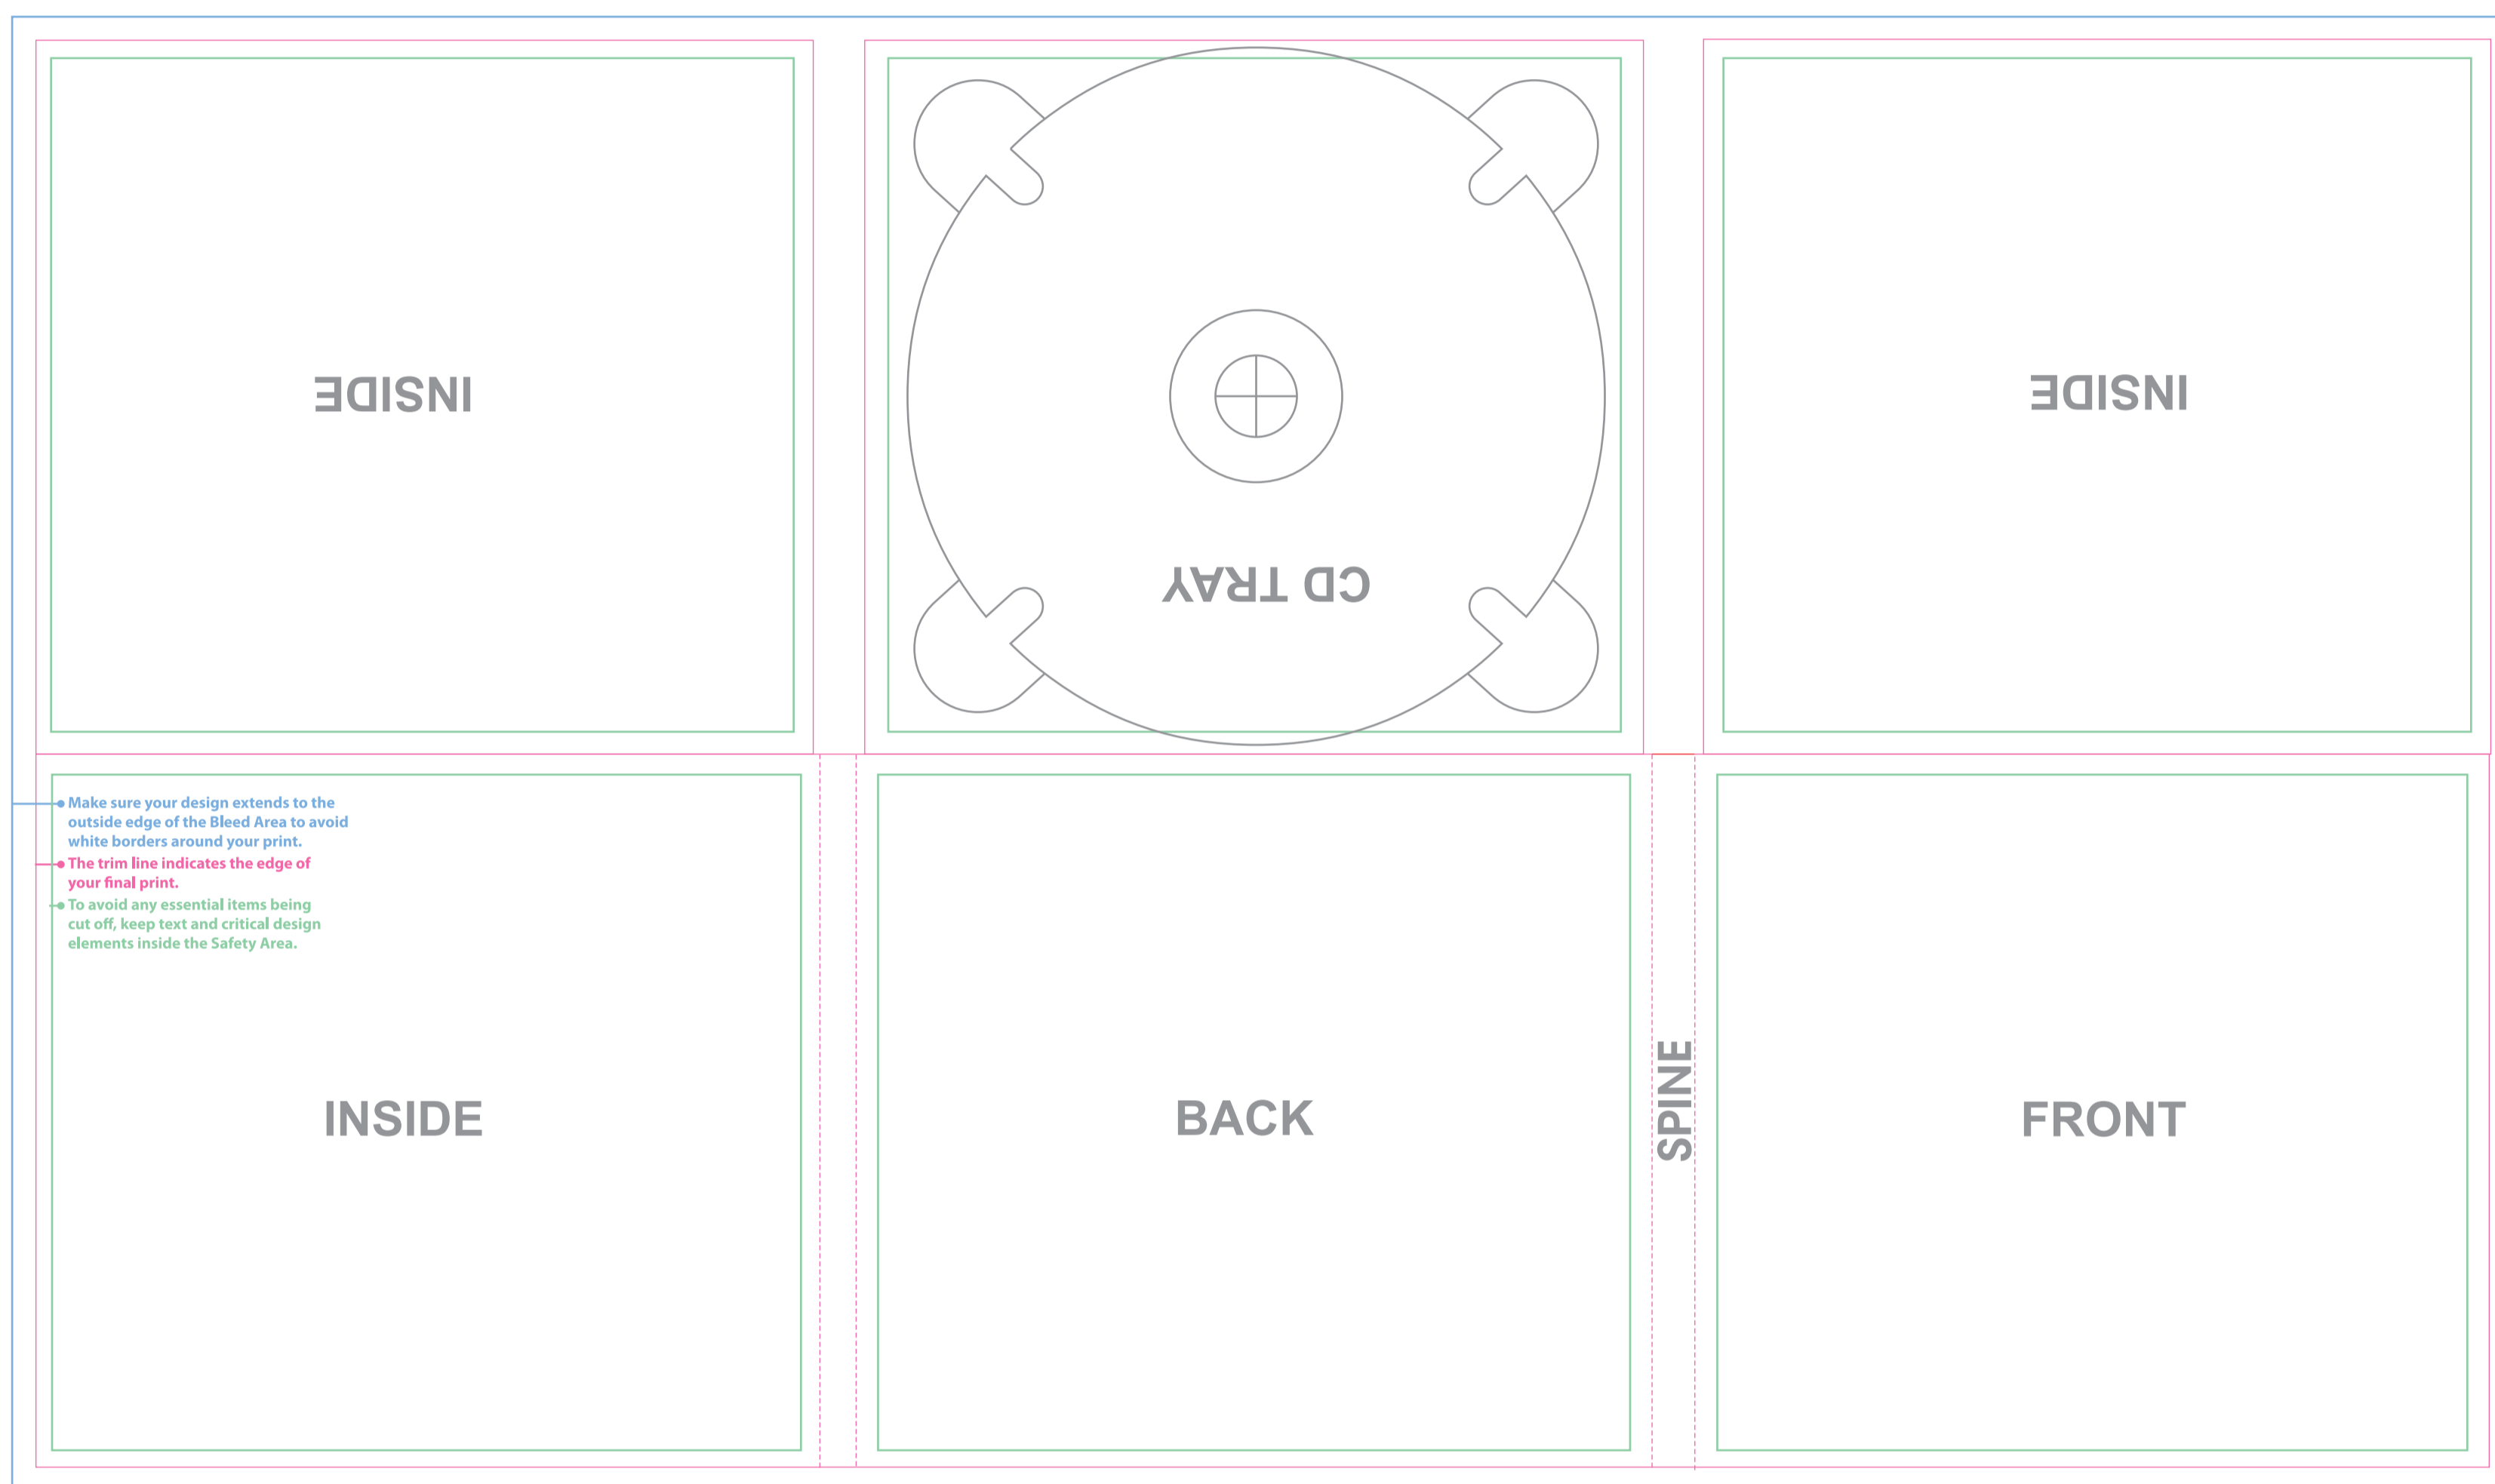

Photoshop users can use this PDF as a design template by rasterizing it in CMYK mode at 300ppi.

Please save Your artwork as PSD or PDF file, mode to CMYK Color and resolution to 300pixels/inch.
 Make sure the template is on its own layer.
 The pink guide shows where the package will be trimmed to final size. The light blue guide show 3mm bleed where needed. The green guide show the type safe area. It is important to include bleed. Printed pieces are cut to size in stacks and do not get cut exactly on the trim lines. Bleed is background image extending beyond the trim line to be cut off. This prevents any blank paper from showing along the cut edges. The same applies to the type safe margins. Any text inside the safety guide will not be cut if the print is cut slightly inside the trim lines. Embed Your pictures in Your artwork and outline texts, we do not accept attached fonts or pictures.