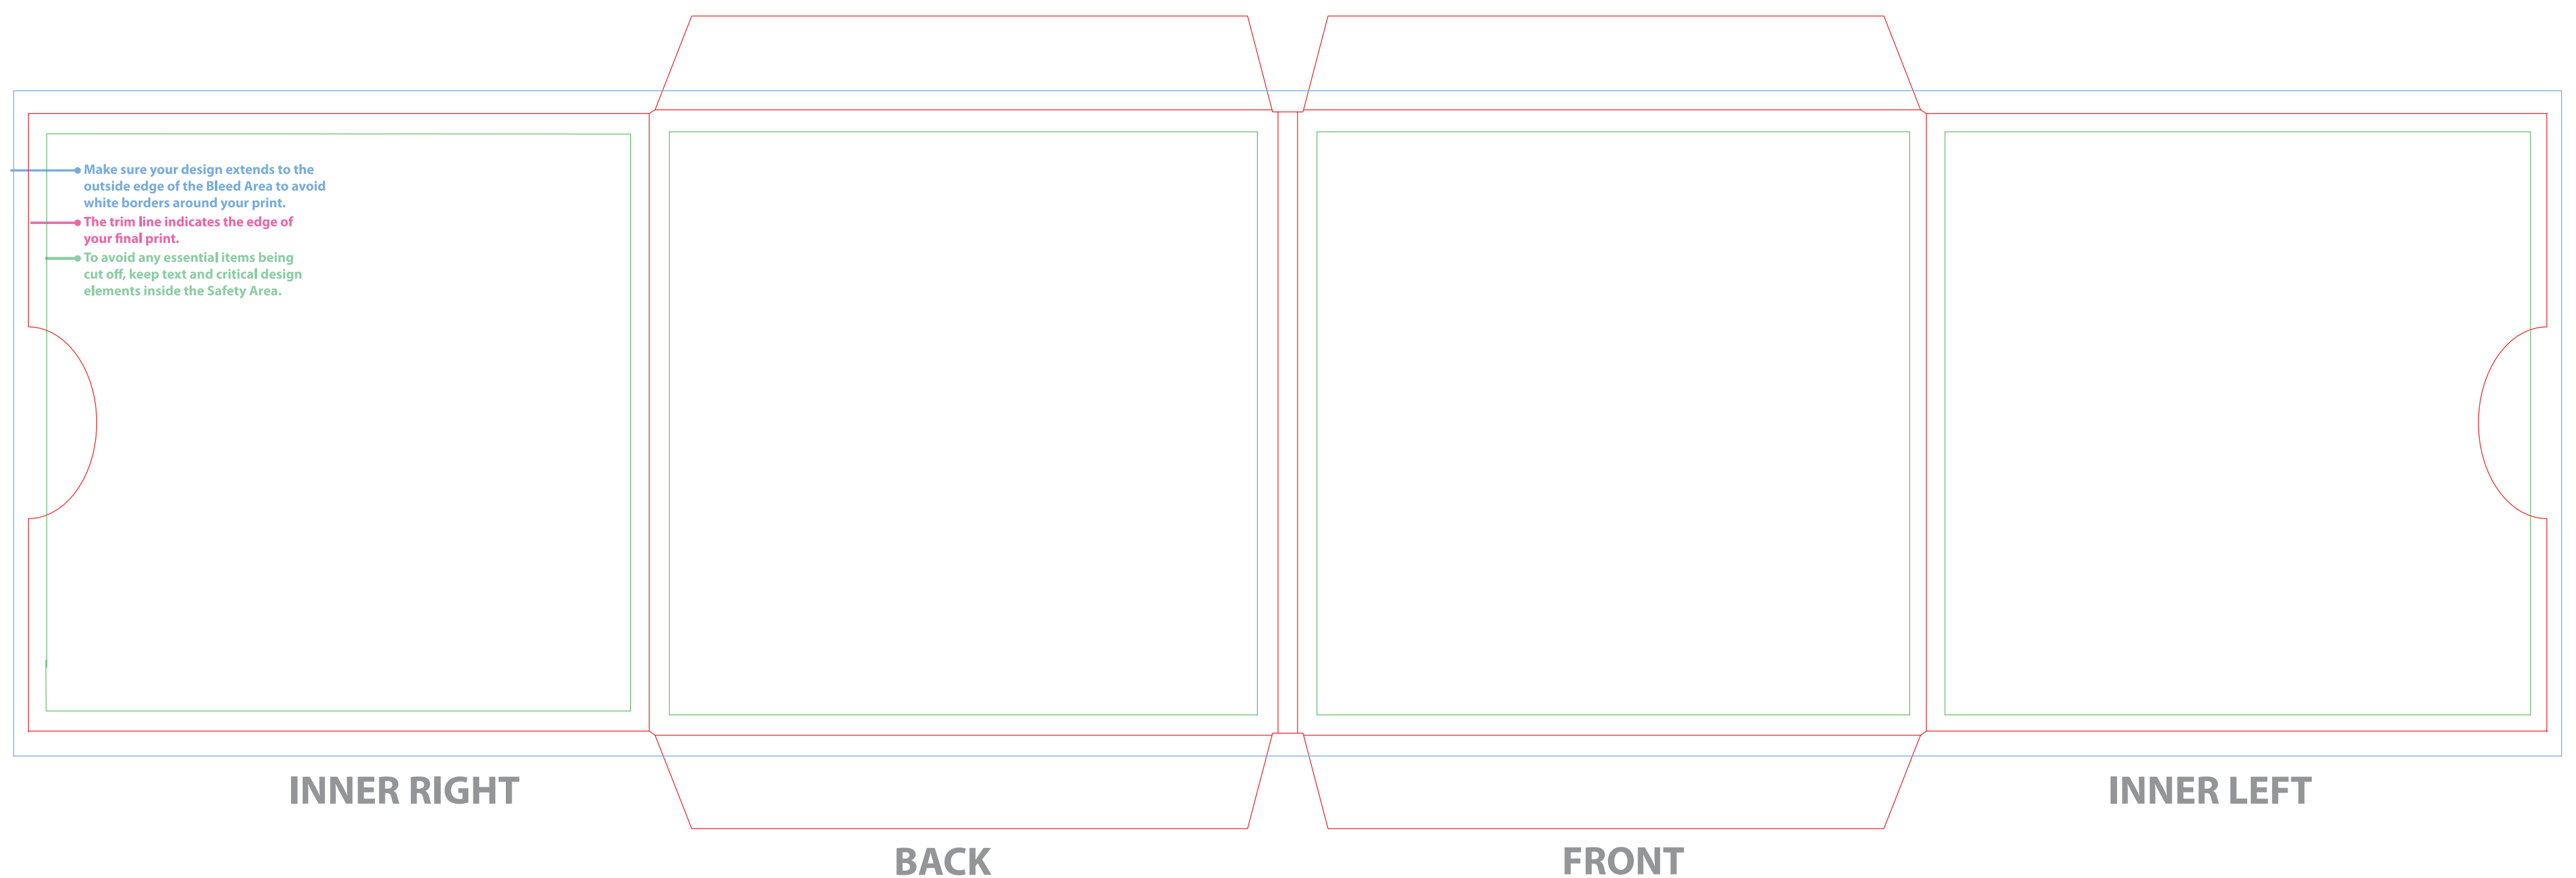

Photoshop users can use this PDF as a design template by rasterizing it in CMYK mode at 300ppi.

Please save Your artwork as PSD or PDF file, mode to CMYK Color and resolution to 300pixels/inch.

Make sure the template is on its own layer.

The pink guide shows where the package will be trimmed to final size.

The light blue guide show 3mm bleed where needed. The green guide show the type safe area.

It is important to include bleed. Bleed is background image extending beyond the trim line to be cut off. This prevents any blank paper from showing along the cut edges. The same applies to the type safe margins.

Any text inside the safety guide will not be cut if the print is cut slightly inside the trim lines.

Embed Your pictures in Your artwork and outline texts, we do not accept attached fonts or pictures.

Booklet 120x120mm